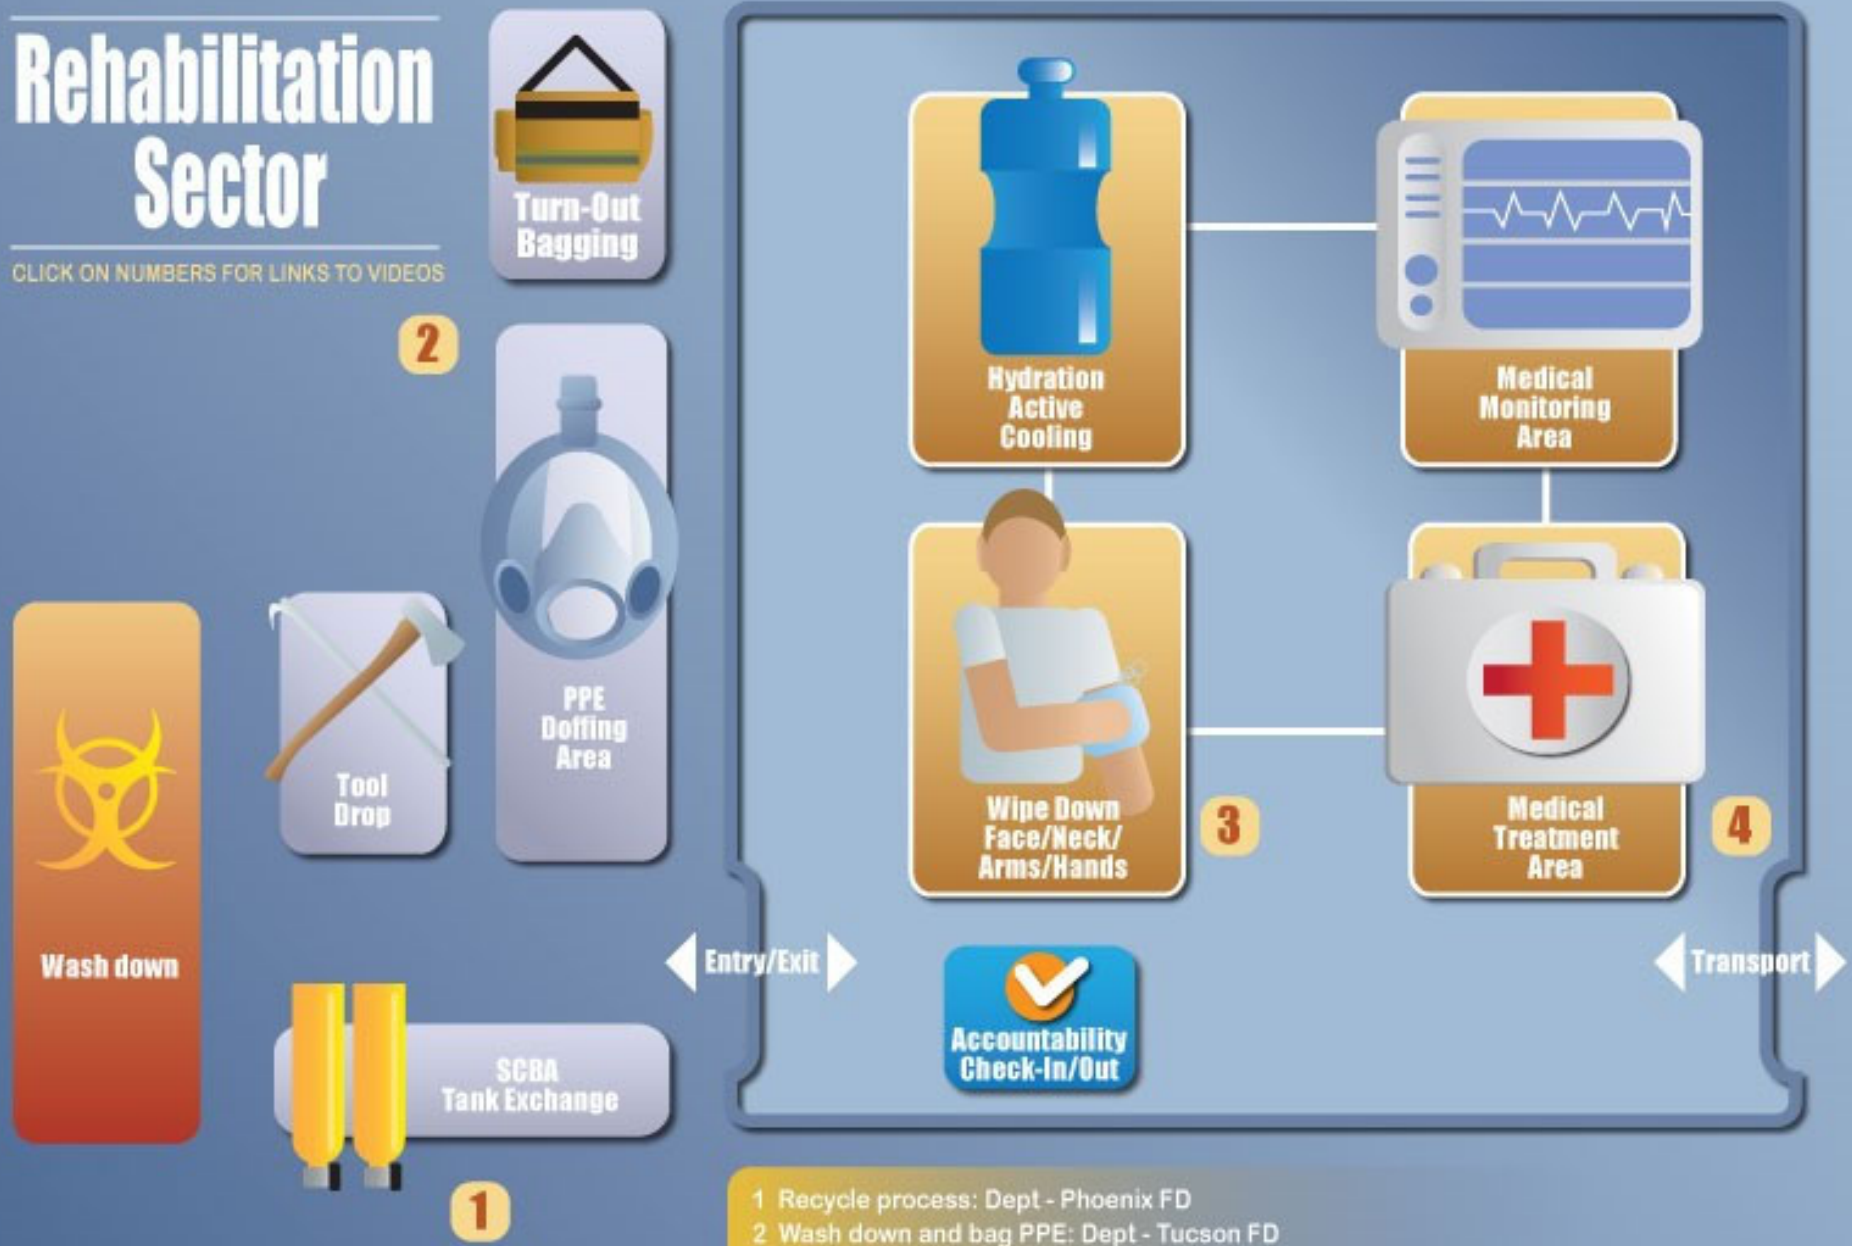

Rehabilitation Sector

CLICK ON NUMBERS FOR LINKS TO VIDEOS

- 1 Recycle process: Dept - Phoenix FD
- 2 Wash down and bag PPE: Dept - Tucson FD
- 3 Check-in Wipe Down and Cool: Dept - Mesa FD
- 4 Medical Monitor and Treat/Xport or Release: Dept - Scottsdale FD